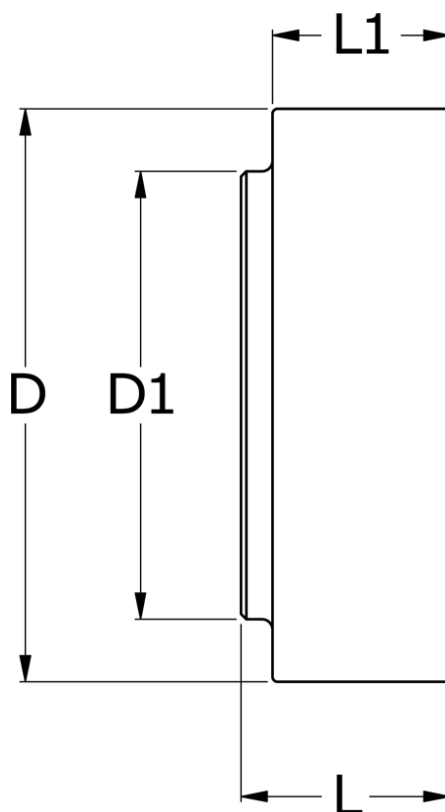

Data Sheet

Article number: 330608001

Description: Coupling N-Eupex str. 80
Part 1 (incl. rubber) without bore

Measures

D	= 80
D1	= 80
L	= 30
L1	= 30
Max bore	= 30
Torque (N m)	= 60